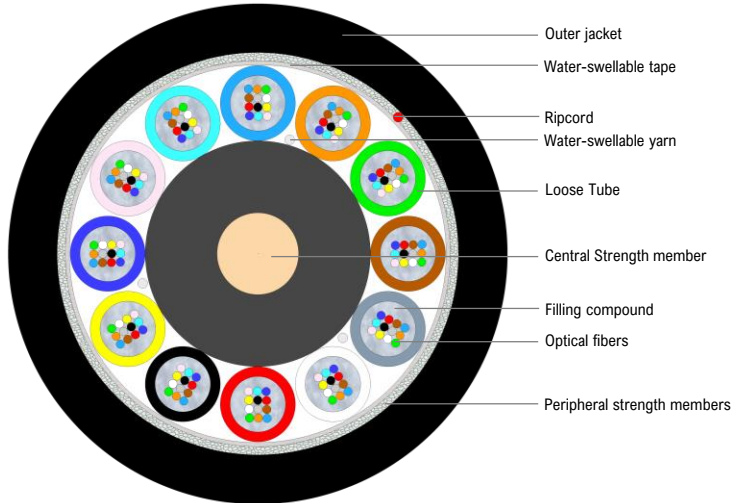

## Outdoor Standard Multi-tube Cable

Full dielectric cable for installation on cable trays or into duct by pulling or blowing.

Fiber count	Up to 432
Fiber Type	G.652.D, G.657.A1, G.657.A2, G.655, OM1, OM2, OM2+, OM3, OM4
Fiber color	Blue, Orange, Green, Brown, Grey, White, Red, Black, Yellow, Violet, Pink, Aqua
Tube	Gel-Filled PBT buffer tube
Tube color	Blue, Orange, Green, Brown, Grey, White, Red, Black, Yellow, Violet, Pink, Aqua
Tube filling compound	Thixotropic Jelly Compound
Central strength member	FRP strength member (PE coating if necessary)
Core wrapping	Water-swappable tape
Peripheral strength members	Water-swappable glass yarns
Ripcord	1x under outer jacket
Outer jacket	UV resistant black HDPE

Fiber count	Cable Code (Ordering Code)	Tube count	Filler count	Cable outer diameter	Max. Loading Short Term	Max. Loading Long Term	Approx. Cable Weight
12	OPK-O-MTFDS-12(5x2,3)LTGP-xx-BK	1	4	10,1 mm	2000 N	440 N	67 kg/km
24	OPK-O-MTFDS-24(5x2,3)LTGP-xx-BK	2	3	10,1 mm	2000 N	440 N	69 kg/km
48	OPK-O-MTFDS-48(5x2,3)LTGP-xx-BK	4	1	10,1 mm	2000 N	440 N	75 kg/km
60	OPK-O-MTFDS-60(5x2,3)LTGP-xx-BK	5	0	10,1 mm	2000 N	440 N	77 kg/km
72	OPK-O-MTFDS-72(6x2,3)LTGP-xx-BK	6	0	11,0 mm	3200 N	900 N	93 kg/km
96	OPK-O-MTFDS-96(8x2,3)LTGP-xx-BK	8	0	12,4 mm	4100 N	1600 N	118 kg/km
144	OPK-O-MTFDS-144(12x2,3)LTGP-xx-BK	12	0	15,3 mm	6500 N	4000 N	189 kg/km
192	OPK-O-MTFDS-192(16x2,3)LTGP-xx-BK	16	0	14,8 mm	3100 N	620 N	163 kg/km
216	OPK-O-MTFDS-216(18x2,3)LTGP-xx-BK	18	0	15,6 mm	4200 N	1100 N	183 kg/km
288	OPK-O-MTFDS-288(24x2,3)LTGP-xx-BK	24	0	17,6 mm	5700 N	2600 N	237 kg/km
432	OPK-O-MTFDS-432(36x2,3)LTGP-xx-BK	36	0	20,1 mm	4200 N	1100 N	365 kg/km

Test standards: EN 60793-1, EN 60794-1-21, EN 60794-1-22, EN 13501-6

Marking Method	Ink-Jet
Print legend	OPK – cable type – lot number- length marking per 1 m (customer print legend available on request)
Delivery length	2000m ±5% on plywood reel