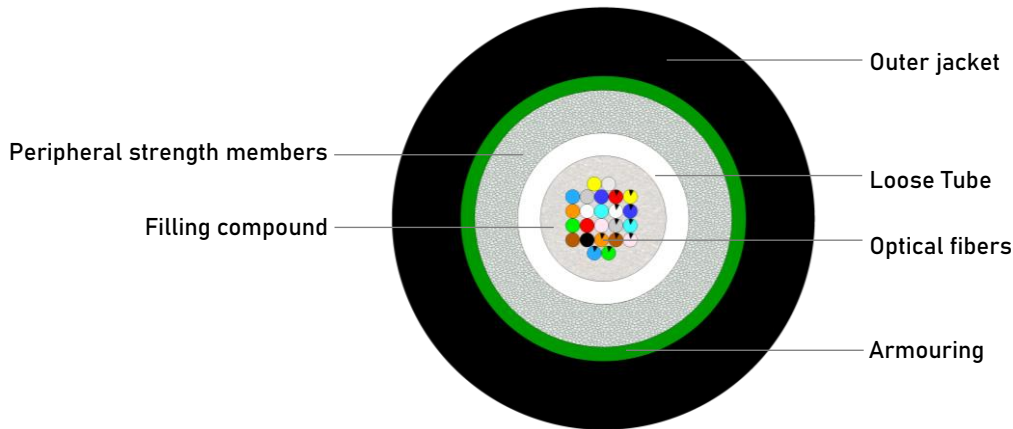

# Outdoor CST armoured Unitube Cable (GC)

Fibre optic cable with full protection against rodents for direct burial installation.

Fiber count	Up to 24
Fiber Type	G.652.D, G.657.A1, G.655, OM1, OM2, OM2+, OM3, OM4
Fibre colour 1-12	Blue, Orange, Green, Brown, Grey, White, Red, Black, Yellow, Violet, Pink, Aqua
Fibre colour 13-24	Blue <sup>BS</sup> , Orange <sup>BS</sup> , Green <sup>BS</sup> , Brown <sup>BS</sup> , Grey <sup>BS</sup> , White <sup>BS</sup> , Red <sup>BS</sup> , Natural, Yellow <sup>BS</sup> , Violet <sup>BS</sup> , Pink <sup>BS</sup> , Aqua <sup>BS</sup>
Tube	Gel-Filled PBT buffer tube
Tube colour	Natural / White
Filling compound	Thixotropic Jelly Compound
Peripheral strength members	Water-swellable Glass yarn
Armouring	Corrugated steel tape, longitudinally under jacket
Outer jacket	UV resistant black HDPE
Outer jacket thickness	1.2 mm

<sup>BS</sup> Black strip

Fiber count	Cable Code (Ordering Code)	Cable Weight (calc.)
2	OPK-O-CTFS-2(1x3,0)LTGXP-xx-BK	61 kg/km
4	OPK-O-CTFS-4(1x3,0)LTGXP-xx-BK	61 kg/km
6	OPK-O-CTFS-6(1x3,0)LTGXP-xx-BK	61 kg/km
8	OPK-O-CTFS-8(1x3,0)LTGXP-xx-BK	61 kg/km
12	OPK-O-CTFS-12(1x3,0)LTGXP-xx-BK	61 kg/km
16	OPK-O-CTFS-16(1x3,0)LTGXP-xx-BK	62 kg/km
24	OPK-O-CTFS-24(1x3,0)LTGXP-xx-BK	62 kg/km

xx – fiber type (see Cable code datasheet)

Nominal outer diameter	7.5	[mm]	
Tube diameter	3.0	[mm]	
Max. Tensile Loading (Short Term)	1000	[N]	EN 60794-1-21-E1
Max. Tensile Loading (Long Term)	250	[N]	EN 60794-1-21-E1
Max. compressive loading	3000	[N]	EN 60794-1-21-E3
Max. Impact loading	20	[Nm]	EN 60794-1-21-E4
Min. bend radius not load	15	[OD]	EN 60794-1-21-E11
Min. bend radius load	20	[OD]	EN 60794-1-21-E11
Operating temperature range	-30 to +70	[°C]	EN 60794-1-22-F1
Storage temperature range	-40 to +70	[°C]	EN 60794-1-22-F1
Installation temperature range	-5 to +50	[°C]	EN 60794-1-22-F1
Class of fire reaction	F <sub>ca</sub>		EN 13501-6