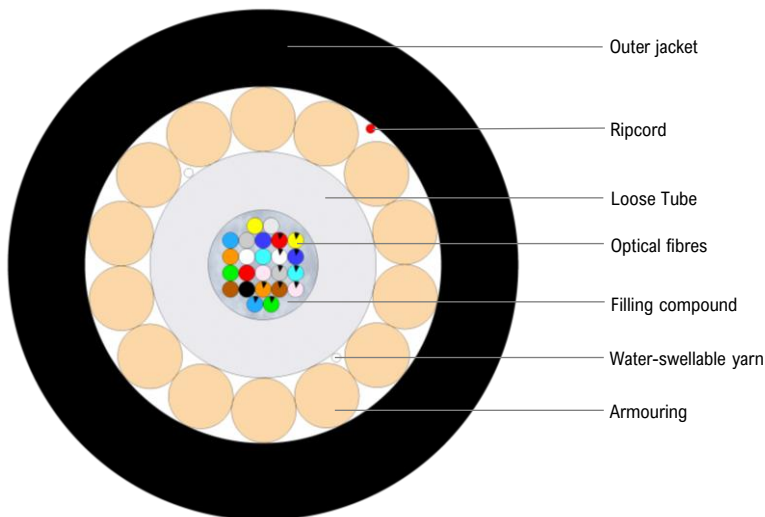

Outdoor FRP armoured Unitube Cable

Fibre count	up to 24	
Fibre Type	G.652.D, G.657.A1, G.657.A2, G.655, OM1, OM2, OM2+, OM3, OM4	
Fibre colour	1-12 Blue, Orange, Green, Brown, Grey, White, Red, Black, Yellow, Violet, Pink, Aqua 13-24 Blue^{BS}, Orange^{BS}, Green^{BS}, Brown^{BS}, Grey^{BS}, White^{BS}, Red^{BS}, Natural, Yellow^{BS}, Violet^{BS}, Pink^{BS}, Aqua^{BS}	(^{BS} Black strip)
Tube	Gel-Filled PBT buffer tube	
Tube colour	Natural / White	
Tube diameter	3.5 mm	
Filling compound	Low-viscosity filling gel	
Strength member (Armouring)	FRP rods	
Ripcord	1x under outer jacket	
Outer jacket	UV resistant black HDPE	
Jacket thickness	1.2 mm	

Cable outer diameter	7.9	[mm]	
Max. Loading (Short Term)	2500	[N]	EN 60794-1-21-E1
Max. Loading (Long Term)	700	[N]	EN 60794-1-21-E1
Max. compressive loading	3000	[N]	EN 60794-1-21-E3
Max. Impact loading	20	[Nm]	EN 60794-1-21-E4
Min. bend radius	100	[mm]	EN 60794-1-21-E11A
Operating temperature range	-40 to +70	[°C]	EN 60794-1-22-F1
Storage temperature range	-40 to +70	[°C]	EN 60794-1-22-F1
Installation temperature range	-5 to +50	[°C]	EN 60794-1-22-F1
Freezing resistance	Pass		EN 60794-1-22-F15
Water tightness	No water detected on free end		EN 60794-1-22-F5
Cable Weight (calc.)	61	[kg/km]	
Class of fire reaction	F_{ca}		

Marking Method	Ink-Jet
Print legend	OPK –cable type – lot number- length marking per 1 m (customer print legend available on request)
Delivery length	2000 m±5% on plywood reel or solid wooden non-returnable drum

Fibre count	Cable Code (Ordering Code)	Installation Sag	Load level (NESC)	Maximum Span
2	OPK-O-CTFR-2(1x3.5)LTFP-xx-BK	1.5 %	Light	150 m
4	OPK-O-CTFR-4(1x3.5)LTFP-xx-BK	1.5 %	Medium	100 m
6	OPK-O-CTFR-6(1x3.5)LTFP-xx-BK	1.5 %	Heavy	50 m
8	OPK-O-CTFR-8(1x3.5)LTFP-xx-BK			
12	OPK-O-CTFR-12(1x3.5)LTFP-xx-BK	3 %	Light	200 m
16	OPK-O-CTFR-16(1x3.5)LTFP-xx-BK	3 %	Medium	120 m
24	OPK-O-CTFR-24(1x3.5)LTFP-xx-BK	3 %	Heavy	60 m

xx – fiber type