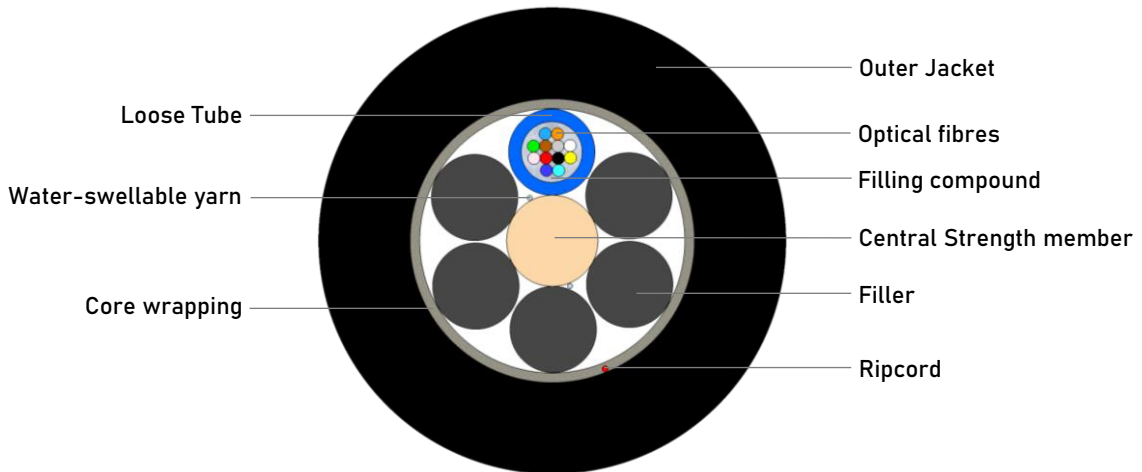

Universal (Indoor/Outdoor) Multitube Cable-Lite 12F (NC)

Full dielectric cable for external or internal installation on cable trays or into duct by pulling

Fiber count	12
Fiber Type	G.652.D, G.657.A1, G.657.A2, G.655, G.656, OM1, OM2, OM2+, OM3, OM4, OM5
Fiber color	Blue, Orange, Green, Brown, Grey, White, Red, Black, Yellow, Violet, Pink, Aqua
Tube	Gel-Filled PBT buffer tube
Tube color	Blue
Tube filling compound	Low-viscosity filling gel
Central strength member	FRP rod
Core wrapping	Water-swallowable tape
Ripcord	1x under outer jacket
Outer jacket	Black UV resistant halogen-free flame-retardant thermoplastic compound
Jacket thickness	1.3 mm

Cable outer diameter	8.4	[mm]	
Tube count	1		
Filler count	5		
Max. Tensile Loading (Short Term)	950	[N]	EN 60794-1-21-E1
Max. Tensile Loading (Long Term)	300	[N]	EN 60794-1-21-E1
Max. compressive loading	1500	[N/10cm]	EN 60794-1-21-E3
Max. Impact loading	7	[Nm]	EN 60794-1-21-E4
Min. bend radius (no load)	15	[OD]	EN 60794-1-21-E11
Min. bend radius (maximum load)	20	[OD]	EN 60794-1-21-E11
Operating temperature range	-40 to +70	[°C]	EN 60794-1-22-F1
Storage temperature range	-40 to +70	[°C]	EN 60794-1-22-F1
Installation temperature range	-15 to +50	[°C]	EN 60794-1-22-F1
Water tightness	No water detected on free end		EN 60794-1-22-F5
Cable Weight (calc.)	70	[kg/km]	
Class of fire reaction	F _{ca}		EN 13501-6

Cable Code (Ordering Code) **OPK-U-MTFDS-12(6x1.7)LTH-xx-BK** xx - fiber type (see Cable code datasheet)

Print legend Manufacturer-Cable type - lot number- length marking per 1 m (customer print legend available on request)
 Delivery length 2100 m, 4200 m ±5% on plywood reel