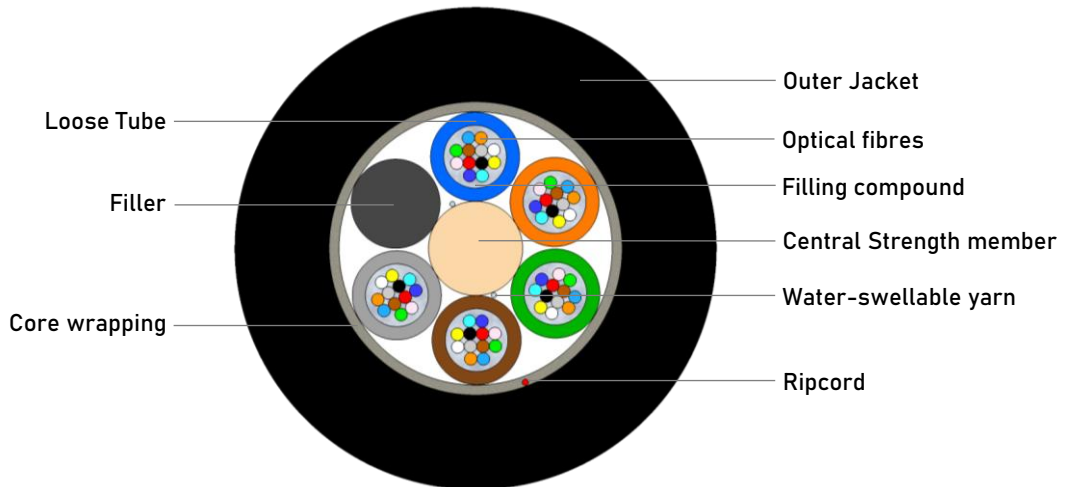

# Universal (Indoor/Outdoor) Multitube Cable-Lite 60F (NC)

Full dielectric cable for external or internal installation on cable trays or into duct by pulling

Fiber count	60
Fiber Type	G.652.D, G.657.A1, G.657.A2, G.655, G.656, OM1, OM2, OM2+, OM3, OM4, OM5
Fiber color	Blue, Orange, Green, Brown, Grey, White, Red, Black, Yellow, Violet, Pink, Aqua
Tube	Gel-Filled PBT buffer tube
Tube color	Blue, Orange, Green, Brown, Grey
Tube filling compound	Low-viscosity filling gel
Central strength member	FRP rod
Core wrapping	Water-swallowable tape
Ripcord	1x under outer jacket
Outer jacket	Black UV resistant halogen-free flame-retardant thermoplastic compound
Jacket thickness	1.3 mm

Cable outer diameter	8.4	[mm]	
Tube count	5		
Filler count	1		
Max. Tensile Loading (Short Term)	950	[N]	EN 60794-1-21-E1
Max. Tensile Loading (Long Term)	300	[N]	EN 60794-1-21-E1
Max. compressive loading	1500	[N/10cm]	EN 60794-1-21-E3
Max. Impact loading	7	[Nm]	EN 60794-1-21-E4
Min. bend radius (no load)	15	[OD]	EN 60794-1-21-E11
Min. bend radius (maximum load)	20	[OD]	EN 60794-1-21-E11
Operating temperature range	-40 to +70	[°C]	EN 60794-1-22-F1
Storage temperature range	-40 to +70	[°C]	EN 60794-1-22-F1
Installation temperature range	-15 to +50	[°C]	EN 60794-1-22-F1
Water tightness	No water detected on free end		EN 60794-1-22-F5
Cable Weight (calc.)	73	[kg/km]	
Class of fire reaction	F <sub>ca</sub>		EN 13501-6

Cable Code (Ordering Code)      **OPK-U-MTFDS-60(6x1.7)LTH-xx-BK**      xx - fiber type (see Cable code datasheet)

Print legend      Manufacturer-Cable type - lot number- length marking per 1 m (customer print legend available on request)  
 Delivery length      2100 m, 4200 m ±5% on plywood reel