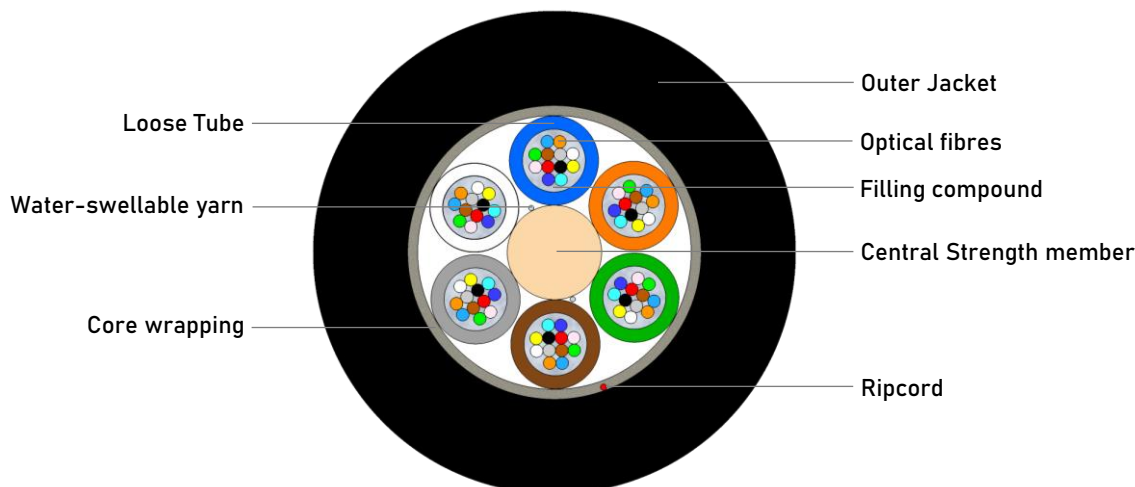

Universal (Indoor/Outdoor) Multitube Cable-Lite 72F (NC)

Full dielectric cable for external or internal installation on cable trays or into duct by pulling

Fiber count	72
Fiber Type	G.652.D, G.657.A1, G.657.A2, G.655, G.656, OM1, OM2, OM2+, OM3, OM4, OM5
Fiber color	Blue, Orange, Green, Brown, Grey, White, Red, Black, Yellow, Violet, Pink, Aqua
Tube	Gel-Filled PBT buffer tube
Tube color	Blue, Orange, Green, Brown, Grey, White
Tube filling compound	Low-viscosity filling gel
Central strength member	FRP rod
Core wrapping	Water-swallowable tape
Ripcord	1x under outer jacket
Outer jacket	Black UV resistant halogen-free flame-retardant thermoplastic compound
Jacket thickness	1.3 mm

Cable outer diameter	8.4	[mm]	
Tube count	6		
Filler count	0		
Max. Tensile Loading (Short Term)	950	[N]	EN 60794-1-21-E1
Max. Tensile Loading (Long Term)	300	[N]	EN 60794-1-21-E1
Max. compressive loading	1500	[N/10cm]	EN 60794-1-21-E3
Max. Impact loading	7	[Nm]	EN 60794-1-21-E4
Min. bend radius (no load)	15	[OD]	EN 60794-1-21-E11
Min. bend radius (maximum load)	20	[OD]	EN 60794-1-21-E11
Operating temperature range	-40 to +70	[°C]	EN 60794-1-22-F1
Storage temperature range	-40 to +70	[°C]	EN 60794-1-22-F1
Installation temperature range	-15 to +50	[°C]	EN 60794-1-22-F1
Water tightness	No water detected on free end		EN 60794-1-22-F5
Cable Weight (calc.)	73	[kg/km]	
Class of fire reaction	F _{ca}		EN 13501-6

Cable Code (Ordering Code) OPK-U-MTFDS-72(6x1.7)LTH-xx-BK xx - fiber type (see Cable code datasheet)

Print legend Manufacturer-Cable type - lot number- length marking per 1 m (customer print legend available on request)
 Delivery length 2100 m, 4200 m ±5% on plywood reel