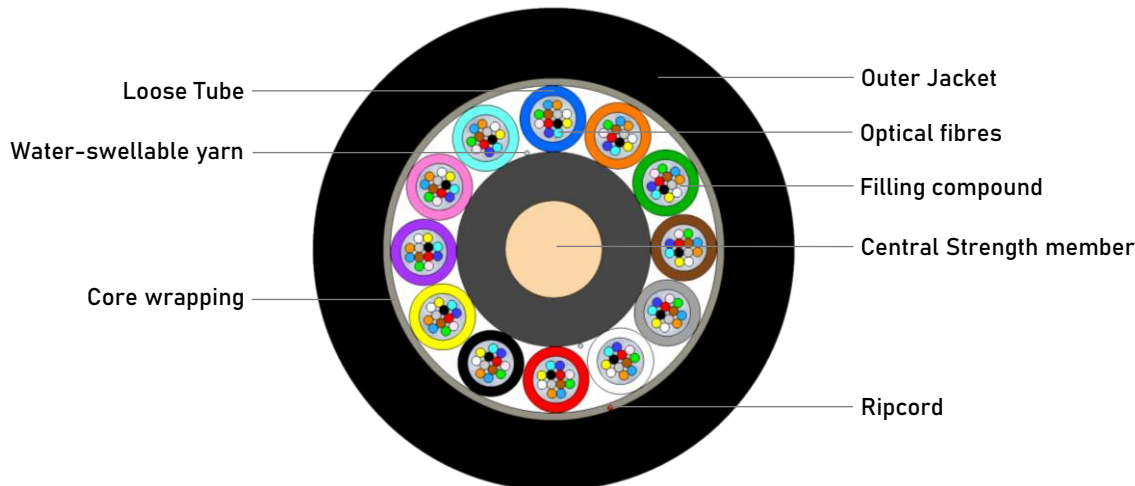

Universal (Indoor/Outdoor) Multitube Cable-Lite 144F (NC)

Full dielectric cable for external or internal installation on cable trays or into duct by pulling

Fiber count	144
Fiber Type	G.652.D, G.657.A1, G.657.A2, G.655, G.656, OM1, OM2, OM2+, OM3, OM4, OM5
Fiber color	Blue, Orange, Green, Brown, Grey, White, Red, Black, Yellow, Violet, Pink, Aqua
Tube	Gel-Filled PBT buffer tube
Tube color	Blue, Orange, Green, Brown, Grey, White, Red, Black, Yellow, Violet, Pink, Aqua
Tube filling compound	Low-viscosity filling gel
Central strength member	FRP rod
Core wrapping	Water-swellable tape
Ripcord	1x under outer jacket
Outer jacket	Black UV resistant halogen-free flame-retardant thermoplastic compound
Jacket thickness	1.3 mm

Cable outer diameter	11.6	[mm]	
Tube count	12		
Filler count	0		
Max. Tensile Loading (Short Term)	3000	[N]	EN 60794-1-21-E1
Max. Tensile Loading (Long Term)	1100	[N]	EN 60794-1-21-E1
Max. compressive loading	1500	[N/10cm]	EN 60794-1-21-E3
Max. Impact loading	7	[Nm]	EN 60794-1-21-E4
Min. bend radius (no load)	15	[OD]	EN 60794-1-21-E11
Min. bend radius (maximum load)	20	[OD]	EN 60794-1-21-E11
Operating temperature range	-40 to +70	[°C]	EN 60794-1-22-F1
Storage temperature range	-40 to +70	[°C]	EN 60794-1-22-F1
Installation temperature range	-15 to +50	[°C]	EN 60794-1-22-F1
Water tightness	No water detected on free end		EN 60794-1-22-F5
Cable Weight (calc.)	140	[kg/km]	
Class of fire reaction	F _{ca}		EN 13501-6

Cable Code (Ordering Code) **OPK-U-MTFDS-144(12x1.7)LTH-xx-BK** xx - fiber type (see Cable code datasheet)

Print legend Manufacturer-Cable type - lot number- length marking per 1 m (customer print legend available on request)
 Delivery length 2100 m, 4200 m ±5% on plywood reel