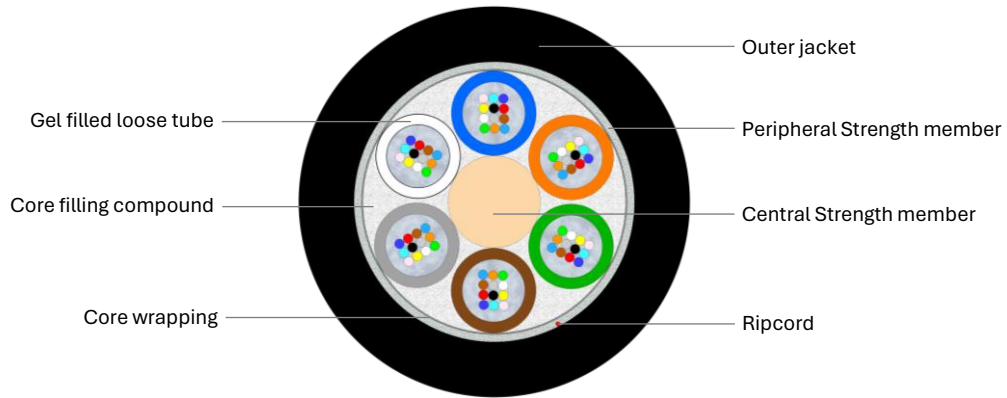

# Outdoor Gel-Filled Multitube Cable 12-144F (2.3)

Fully dielectric cable for external installation on cable trays or into duct by pulling, space between the tubes is filled by gel

Fibre Type	G.652.D, G.657.A1, G.657.A2, G.655, OM1, OM2, OM3, OM4, OM5
Fibre colour	Blue, Orange, Green, Brown, Grey, White, Red, Black, Yellow, Violet, Pink, Aqua
Tube colour	Blue, Orange, Green, Brown, Grey, White, Red, Black, Yellow, Violet, Pink, Aqua
Central strength member	FRP rod (coated if necessary)
Core filling compound	Medium-viscosity filling compound
Core wrapping	Polyester foil
Peripheral strength members	Water-swellaable glass yarns
Ripcord	1x under outer jacket
Outer jacket material	UV resistant black HDPE
Outer jacket thickness	1.5 mm

	12	24	36	48	60	72	96	144		
Number of fibres	12	24	36	48	60	72	96	144		
Number of fibres in tube	12	12	12	12	12	12	12	12		
Tube count (layers)	1	2	3	4	5	6	8	12		
Filler count	5	4	3	2	1	0	0	0		
Nominal outer diameter (mm)	10.6	10.6	10.6	10.6	10.6	10.6	12.0	15.0		
Calc. cable weight (kg/km)	93	94	95	95	96	97	123	188		
Short-term tensile strength (N)	3100	3100	3100	3100	3100	3100	4100	5400	IEC 60794-1-101	
Long-term tensile strength (N)	1700	1700	1700	1700	1700	1700	2600	3700	IEC 60794-1-101	
Crush resistance (N/100 mm)									2000	IEC 60794-1-103
Max. impact loading (Nm)									20	IEC 60794-1-104
Min. bend radius not load (OD)									15	IEC 60794-1-111
Min. bend radius load (OD)									20	IEC 60794-1-111
Operating temperature range (°C)									-40 to +70	IEC 60794-1-201
Storage temperature range (°C)									-40 to +70	IEC 60794-1-201
Installation temperature range (°C)									-15 to +50	IEC 60794-1-201
Water tightness (1 m / 24 hrs.)									No leakage	IEC 60794-1-205
Class of fire reaction									Fca	EN 50575, EN 13501-6