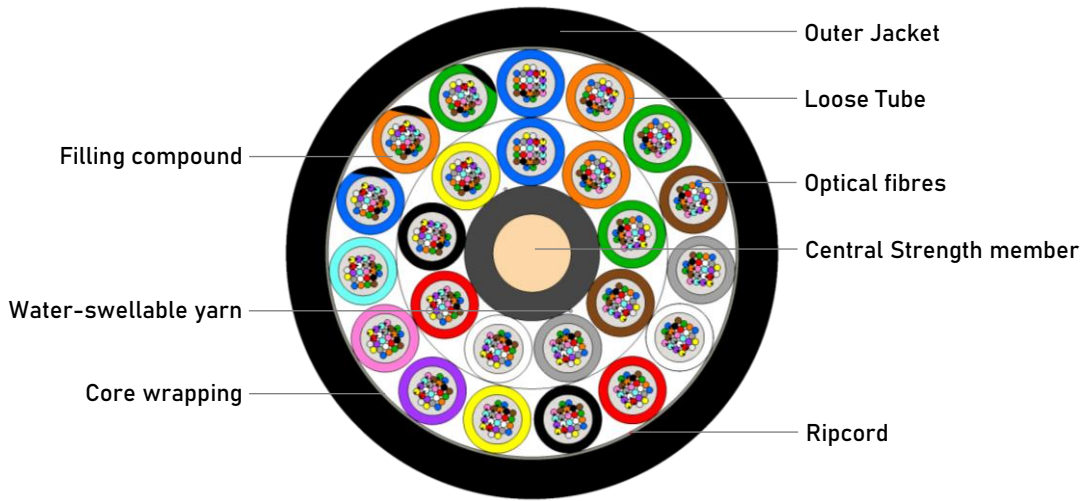

Outdoor Multitube Cable 576F (ZC)

Full dielectric cable for external installation on cable trays or into duct

Fiber count	576 (24x24)
Fiber Type	G.652.D, G.657.A1, G.657.A2, G.655, G.656, OM1, OM2, OM2+, OM3, OM4, OM5
Fiber color 1-12	Blue, Orange, Green, Brown, Grey, White, Red, Black, Yellow, Violet, Pink, Aqua
Fiber color 13-24	Blue ^{BS} , Orange ^{BS} , Green ^{BS} , Brown ^{BS} , Grey ^{BS} , White ^{BS} , Red ^{BS} , Natural, Yellow ^{BS} , Violet ^{BS} , Pink ^{BS} , Aqua ^{BS} (^{BS} Black strip)
Tube	Gel-Filled PBT buffer tube
Tube color – inner layer	Blue, Orange, Green, Brown, Grey, White, Red, Black, Yellow,
Tube color – outer layer	Blue, Orange, Green, Brown, Grey, White, Red, Black, Yellow, Violet, Pink, Aqua, Blue ^{BS} , Orange ^{BS} , Green ^{BS} (^{BS} Black strip)
Tube filling compound	Low-viscosity filling gel
Central strength member	PE coated FRP rod
Core wrapping	Water-swellable tape
Ripcord	1x under outer jacket
Outer jacket	UV resistant black MDPE
Jacket thickness	1.5 mm

Cable Code (Ordering Code) OPK-0-MTFDS-576(24x2.6)LTP-xx-BK xx - fiber type (see Cable code datasheet)

Print legend Manufacturer –cable type – lot number– length marking per 1 m (customer print legend available on request)
 Delivery length 2100 m ±5% on plywood reel or solid wooden non-returnable drum