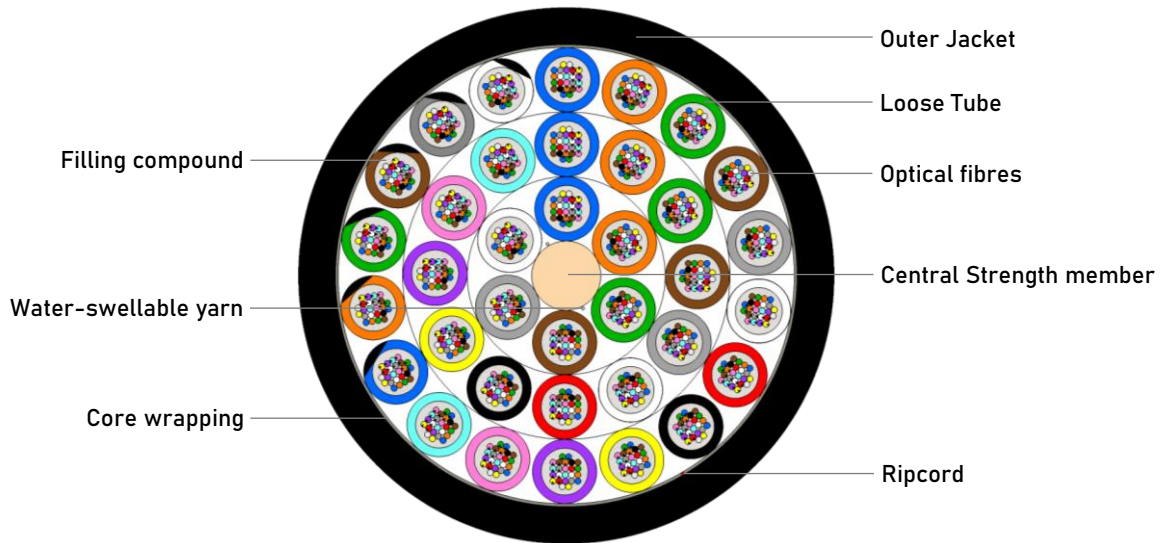

# Outdoor Multitube Cable 864F (ZC)

Full dielectric cable for external installation on cable trays or into duct

Fiber count	864 (36x24)
Fiber Type	G.652.D, G.657.A1, G.657.A2, G.655, G.656, OM1, OM2, OM2+, OM3, OM4, OM5
Fiber color 1-12	Blue, Orange, Green, Brown, Grey, White, Red, Black, Yellow, Violet, Pink, Aqua
Fiber color 13-24	Blue <sup>BS</sup> , Orange <sup>BS</sup> , Green <sup>BS</sup> , Brown <sup>BS</sup> , Grey <sup>BS</sup> , White <sup>BS</sup> , Red <sup>BS</sup> , Natural, Yellow <sup>BS</sup> , Violet <sup>BS</sup> , Pink <sup>BS</sup> , Aqua <sup>BS</sup> ( <sup>BS</sup> Black strip)
Tube	Gel-Filled PBT buffer tube
Tube color – inner layer	Blue, Orange, Green, Brown, Grey, White
Tube color – middle layer	Blue, Orange, Green, Brown, Grey, White, Red, Black, Yellow, Violet, Pink, Aqua
Tube color – outer layer	Blue, Orange, Green, Brown, Grey, White, Red, Black, Yellow, Violet, Pink, Aqua, Blue <sup>BS</sup> , Orange <sup>BS</sup> , Green <sup>BS</sup> , Brown <sup>BS</sup> , Grey <sup>BS</sup> , White <sup>BS</sup> ( <sup>BS</sup> Black strip)
Tube filling compound	Low-viscosity filling gel
Central strength member	PE coated FRP rod
Core wrapping	Water-swellable tape
Ripcord	1x under outer jacket
Outer jacket	UV resistant black MDPE
Jacket thickness	1.5 mm

Cable Code (Ordering Code)      OPK-0-MTFDS-864(36x2.6)LTP-xx-BK      xx - fiber type (see Cable code datasheet)

Print legend      Manufacturer –cable type – lot number- length marking per 1 m      (customer print legend available on request)  
 Delivery length      2100 m ±5% on plywood reel or solid wooden non-returnable drum