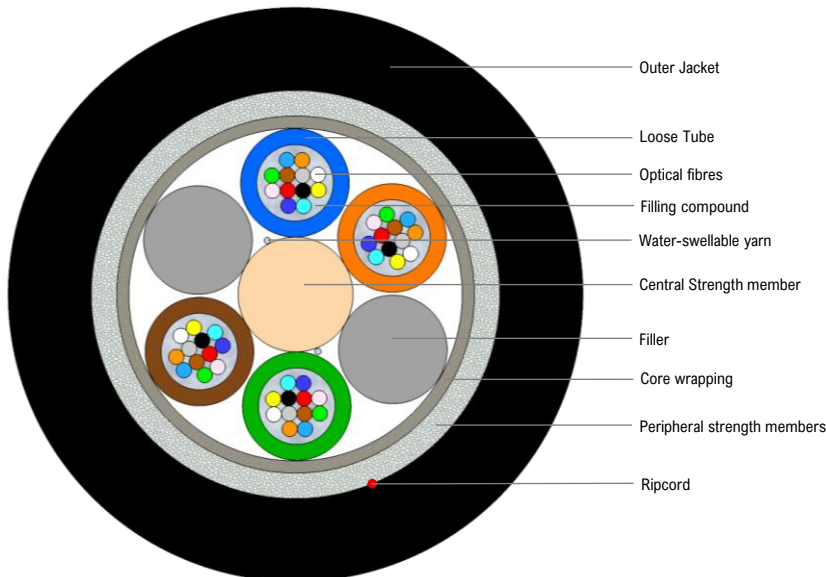

Outdoor glass yarn armoured Multitube Cable 48F (NC)

Durable outdoor fiber optic cable with a higher level of protection against rodents for installing into ducts or on grids

| | |
|-----------------------------|---|
| Fiber count | 28 |
| Fiber Type | G.652.D, G.657.A1, G.657.A2, G.655, G.656, OM1, OM2, OM2+, OM3, OM4 |
| Fiber color | Blue, Orange, Green, Brown, Grey, White, Red, Black, Yellow, Violet, Pink, Aqua |
| Tube | Gel-Filled PBT buffer tube |
| Tube color | Blue, Orange, Green, Brown |
| Tube filling compound | Low-viscosity filling gel |
| Central strength member | FRP rod |
| Core wrapping | Water-swellable tape |
| Peripheral strength members | Double layer of Water-swellable glass yarns |
| Ripcord | 1x under outer jacket |
| Outer jacket | UV resistant black HDPE |
| Jacket thickness | 1.3 mm |

| | | |
|----------------------------|---|--|
| Cable Code (Ordering Code) | OPK-O-MTFDR-48(6x1.7)LTGGP-xx-BK | xx – fiber type (see Cable code datasheet) |
| Print legend | OPK –cable type – lot number- length marking per 1 m (customer print legend available on request) | |
| Delivery length | 2100 m, 4200 m ±5% on plywood reel or solid wooden non-returnable drum | |